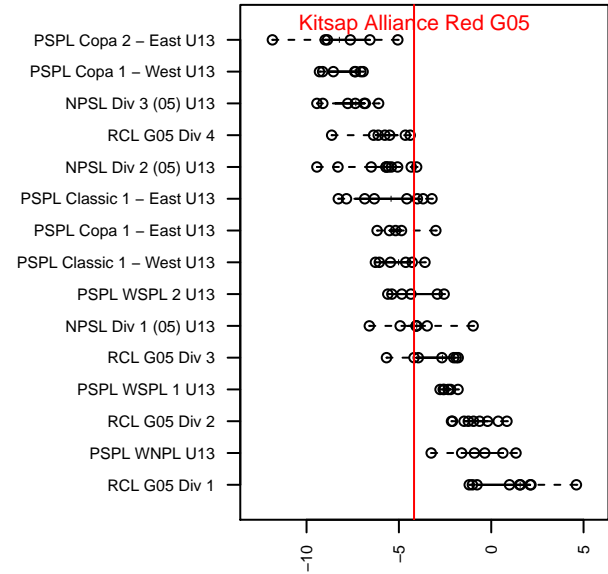

Kitsap Alliance Red G05

Westsound FC
 Silverdale, WA
 G05 total strength=861
 attack=1.05 defense=1.46
 fall league = RCL G05 Div 3
 notes= Westsound Red

alt names used:
 Kitsap Alliance FC – G05 A
 KITSAP ALLIANCE FC KAFCG05 (WA)
 Kitsap Alliance G05
 Kitsap Alliance FC – G05 A

Venues played:
 2017 Bigfoot Silver U13
 2017 Labor Day Cup GU13 Silver
 2017 RCL G05 Div 3
 2017 WYS Presidents Cup G05 Division 2

Kitsap Alliance Red G05
 Dots are actual minus expected GF (blue circles) and GA (red triangles).
 Blue line is smoothed change in attack strength. Red is smoothed change in defense strength.

**attack and defense variance (black dot)
relative to other teams
and top 10 in region**

**attack and defense rating
relative to others at age
and all opponents in last 13 months**

Performance relative to 13 month average