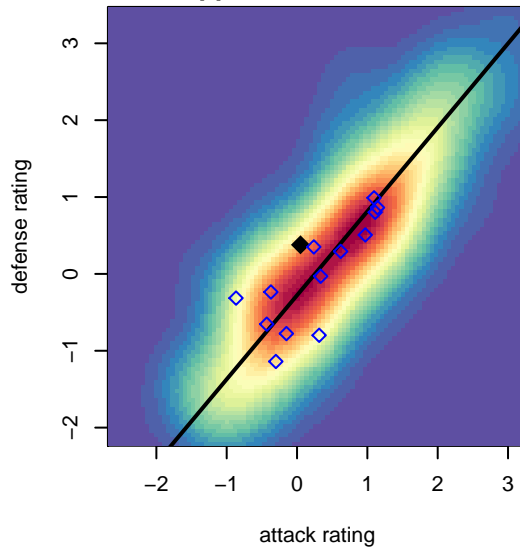

Kitsap Alliance Red G05

Westsound FC
 Silverdale, WA
 G05 total strength=861
 attack=1.05 defense=1.46
 fall league = RCL G05 Div 3
 notes= Westsound Red

alt names used:
 Kitsap Alliance FC – G05 A
 KITSAP ALLIANCE FC KAFCG05 (WA)
 Kitsap Alliance G05
 Kitsap Alliance FC – G05 A

Venues played:
 2017 Bigfoot Silver U13
 2017 Labor Day Cup GU13 Silver
 2017 RCL G05 Div 3
 2017 WYS Presidents Cup G05 Division 2

Kitsap Alliance Red G05
 Dots are actual minus expected GF (blue circles) and GA (red triangles).
 Blue line is smoothed change in attack strength. Red is smoothed change in defense strength.

**attack and defense variance (black dot)
relative to other teams
and top 10 in region**

**attack and defense rating
relative to others at age
and all opponents in last 13 months**

Performance relative to 13 month average