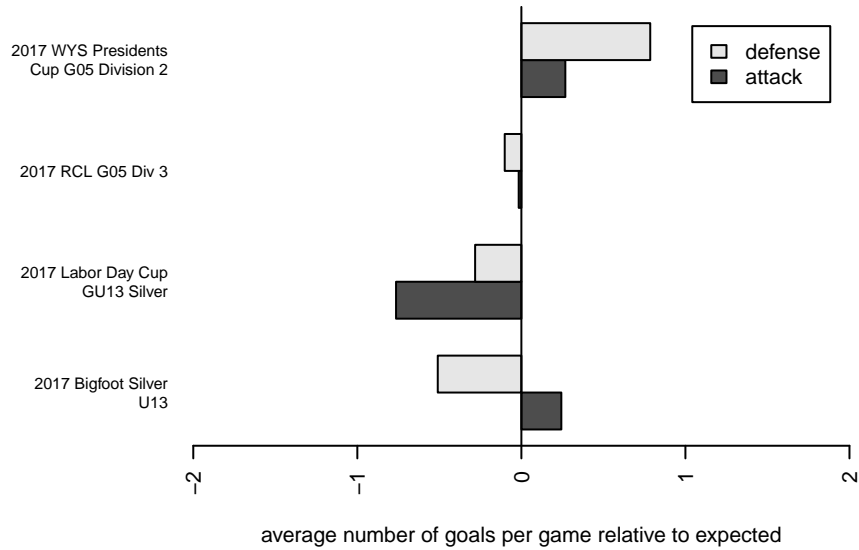

Kitsap Alliance Red G05

Westsound FC
 Silverdale, WA
 G05 total strength=861
 attack=1.05 defense=1.46
 fall league = RCL G05 Div 3
 notes= Westsound Red

alt names used:
 Kitsap Alliance FC – G05 A
 KITSAP ALLIANCE FC KAFCG05 (WA)
 Kitsap Alliance G05
 Kitsap Alliance FC – G05 A

Venues played:
 2017 Bigfoot Silver U13
 2017 Labor Day Cup GU13 Silver
 2017 RCL G05 Div 3
 2017 WYS Presidents Cup G05 Division 2

Kitsap Alliance Red G05
 Dots are actual minus expected GF (blue circles) and GA (red triangles).
 Blue line is smoothed change in attack strength. Red is smoothed change in defense strength.

**attack and defense variance (black dot)
relative to other teams
and top 10 in region**

**attack and defense rating
relative to others at age
and all opponents in last 13 months**

Performance relative to 13 month average