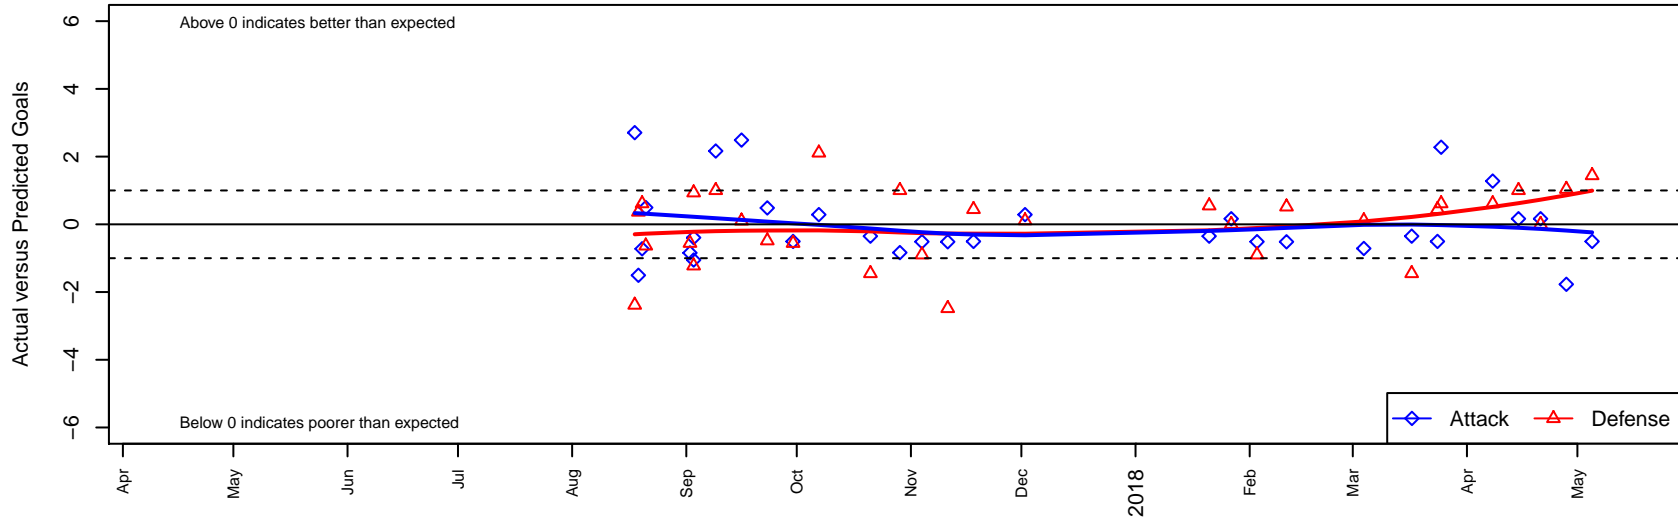

Kitsap Alliance Red G05

Westsound FC
 Silverdale, WA
 G05 total strength=861
 attack=1.05 defense=1.46
 fall league = RCL G05 Div 3
 notes= Westsound Red

alt names used:
 Kitsap Alliance FC – G05 A
 KITSAP ALLIANCE FC KAFCG05 (WA)
 Kitsap Alliance G05
 Kitsap Alliance FC – G05 A

Venues played:
 2017 Bigfoot Silver U13
 2017 Labor Day Cup GU13 Silver
 2017 RCL G05 Div 3
 2017 WYS Presidents Cup G05 Division 2

Kitsap Alliance Red G05
 Dots are actual minus expected GF (blue circles) and GA (red triangles).
 Blue line is smoothed change in attack strength. Red is smoothed change in defense strength.

**attack and defense variance (black dot)
relative to other teams
and top 10 in region**

**attack and defense rating
relative to others at age
and all opponents in last 13 months**

Performance relative to 13 month average