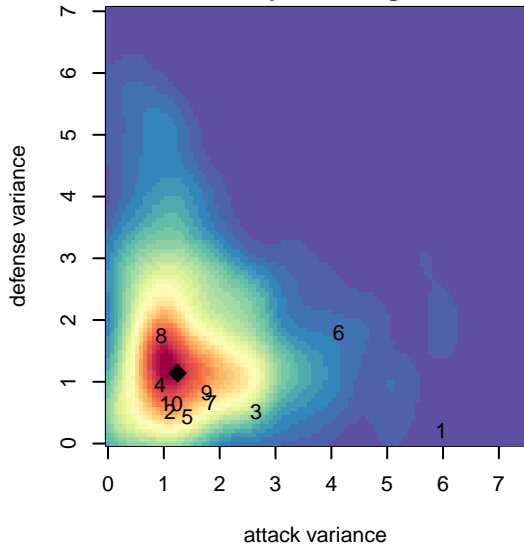

Kitsap Alliance Red G05

Westsound FC
 Silverdale, WA
 G05 total strength=861
 attack=1.05 defense=1.46
 fall league = RCL G05 Div 3
 notes= Westsound Red

alt names used:
 Kitsap Alliance FC – G05 A
 KITSAP ALLIANCE FC KAFCG05 (WA)
 Kitsap Alliance G05
 Kitsap Alliance FC – G05 A

Venues played:
 2017 Bigfoot Silver U13
 2017 Labor Day Cup GU13 Silver
 2017 RCL G05 Div 3
 2017 WYS Presidents Cup G05 Division 2

Kitsap Alliance Red G05
 Dots are actual minus expected GF (blue circles) and GA (red triangles).
 Blue line is smoothed change in attack strength. Red is smoothed change in defense strength.

**attack and defense variance (black dot)
relative to other teams
and top 10 in region**

**attack and defense rating
relative to others at age
and all opponents in last 13 months**

Performance relative to 13 month average