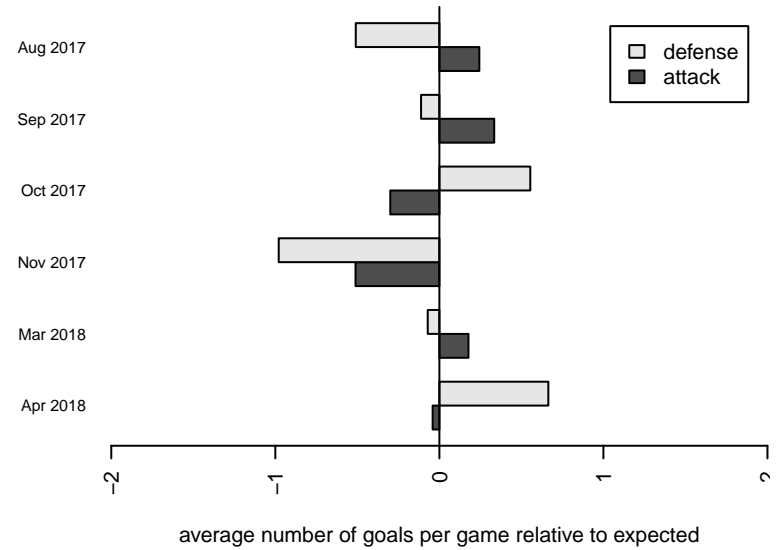

Performance relative to 13 month average